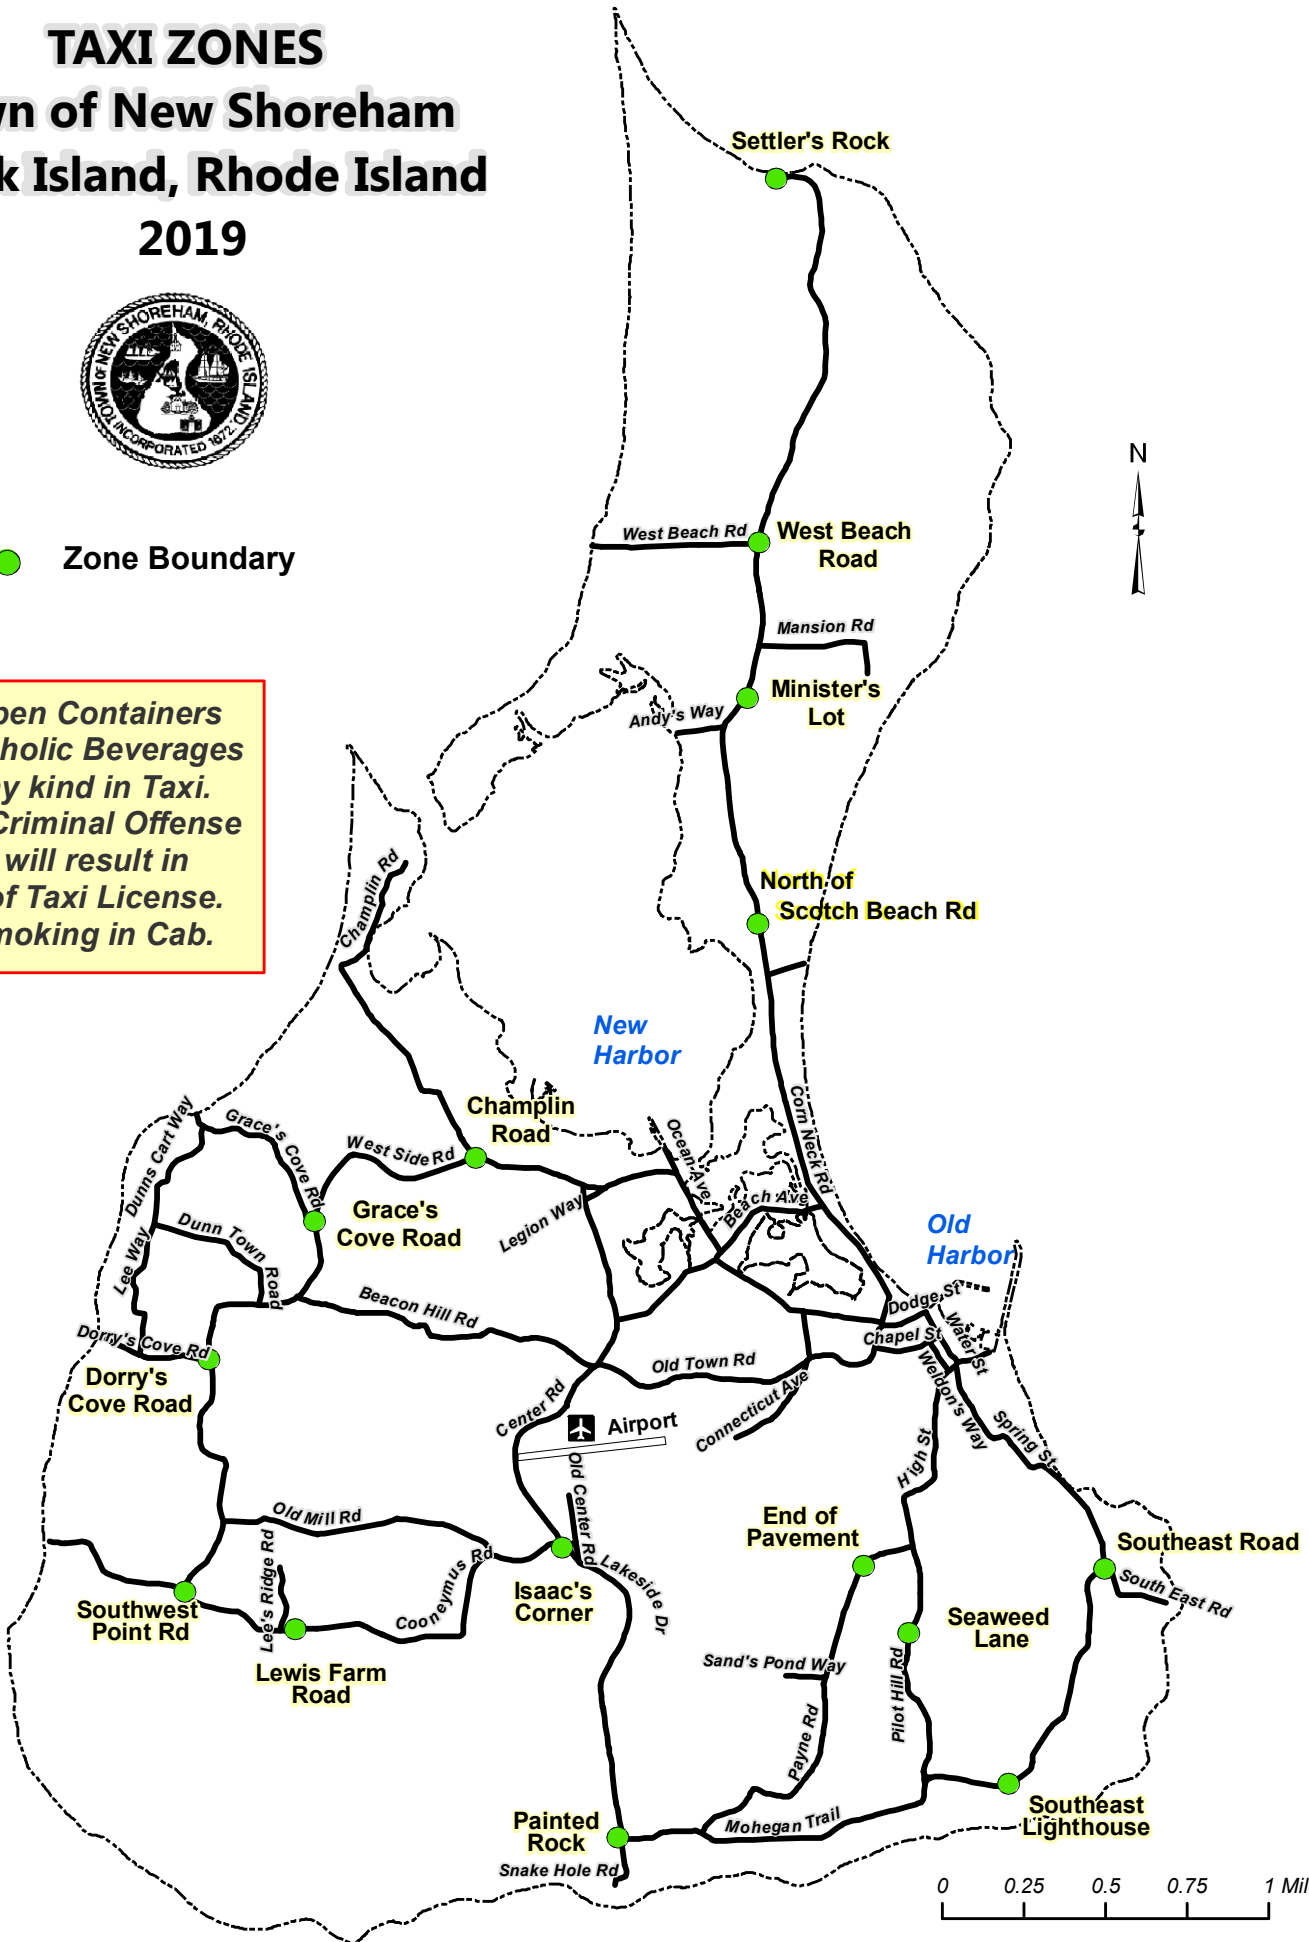

TAXI ZONES

Town of New Shoreham

Block Island, Rhode Island

2019

● Zone Boundary

No Open Containers of Alcoholic Beverages of any kind in Taxi. It is a Criminal Offense and will result in loss of Taxi License. No Smoking in Cab.