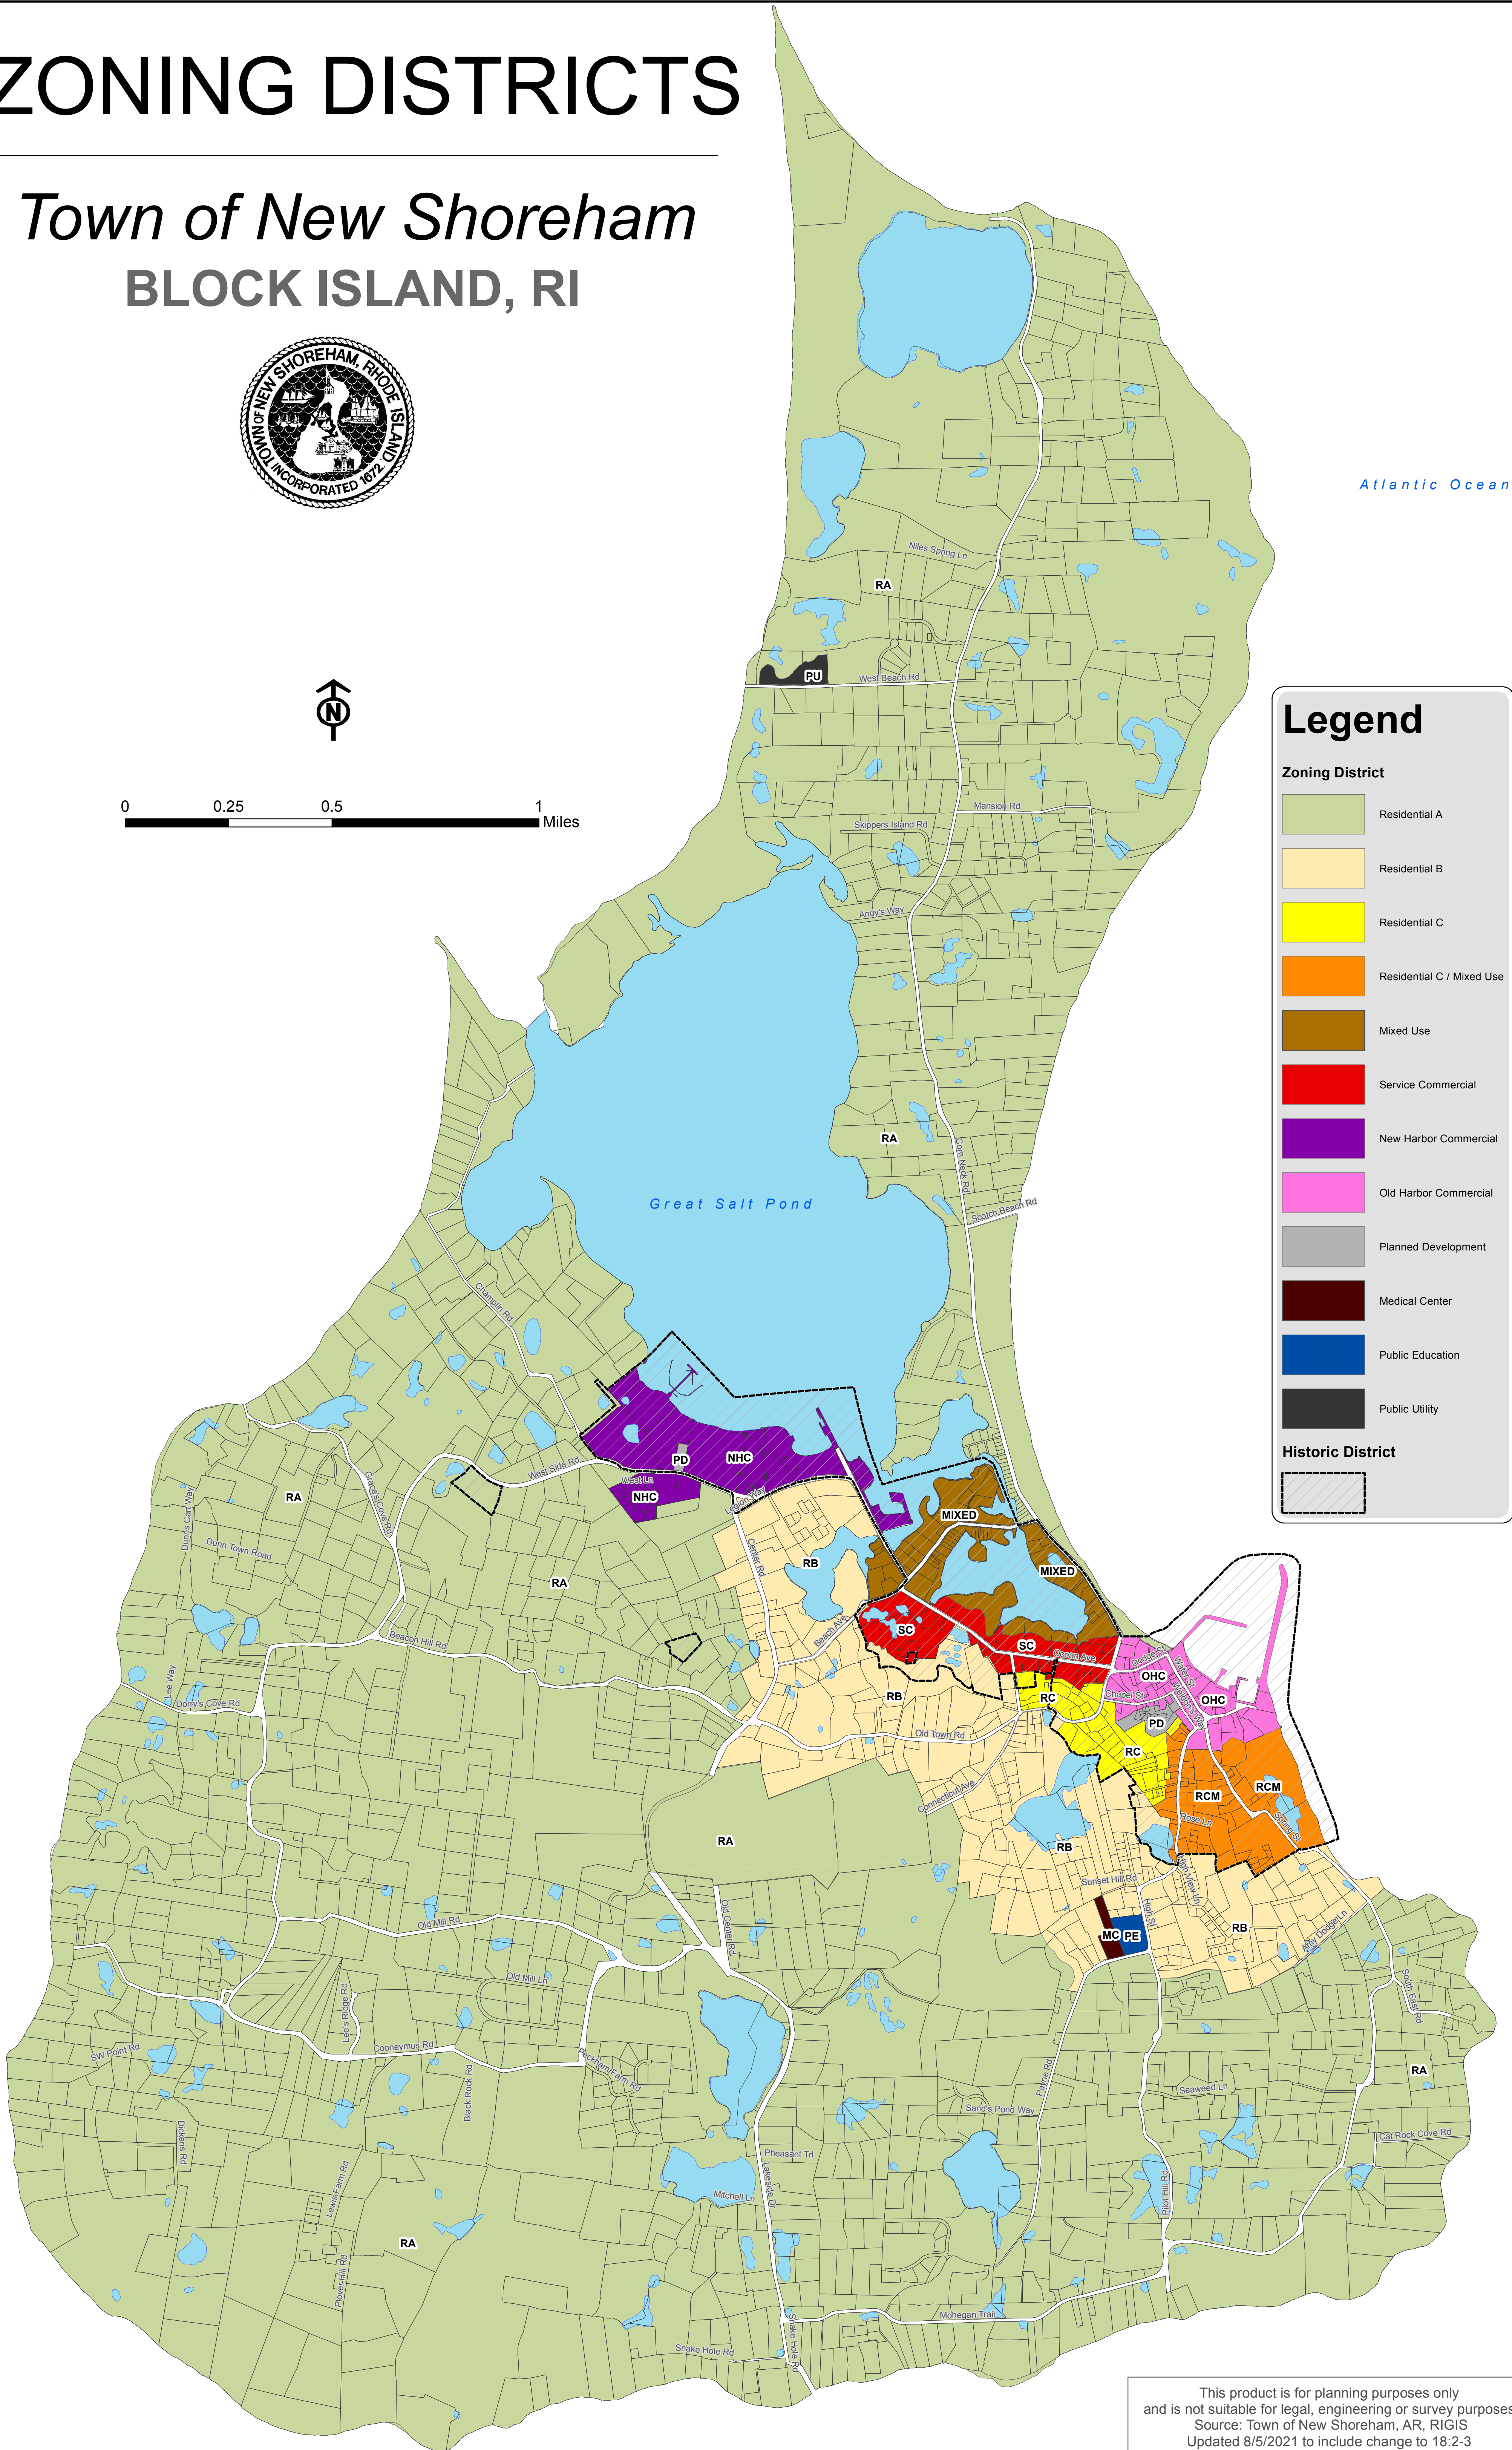

ZONING DISTRICTS

Town of New Shoreham BLOCK ISLAND, RI

Atlantic Ocean

Legend

Zoning District

- Residential A
- Residential B
- Residential C
- Residential C / Mixed Use
- Mixed Use
- Service Commercial
- New Harbor Commercial
- Old Harbor Commercial
- Planned Development
- Medical Center
- Public Education
- Public Utility

Historic District

This product is for planning purposes only and is not suitable for legal, engineering or survey purposes.
Source: Town of New Shoreham, AR, RIGIS
Updated 8/5/2021 to include change to 18:2-3